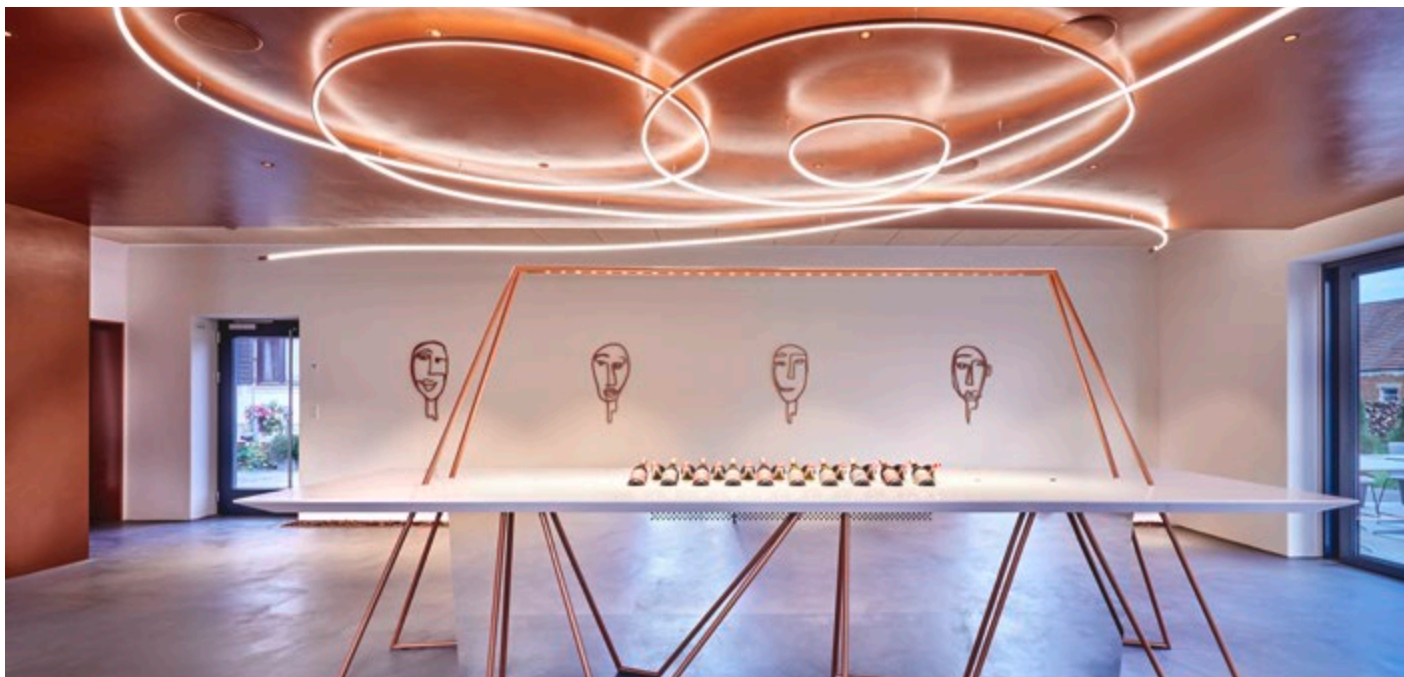

benefits

Individual project consulting

PANDOMO assists developers with their construction planning by developing the right customized wall and flooring solutions

Individuelle Projektberatung

PANDOMO berät Bauplanende empathisch durch die Entwicklung maßgeschneiderter Wand- und Bodenbelagslösungen

Premium brand quality

PANDOMO is your prime supplier thanks its in-depth expertise in developing floor and wall finishes with a high-end design

Premium-Markenqualität

Fundiertes Knowhow rund um Boden und Wand macht PANDOMO zur ersten Adresse für Premium-Designoberflächen

International installer network

PANDOMO's certified processors bring their exceptional skills and feel for style to bear in creating unique design products

Internationales Verarbeiter-Netzwerk

Mit hohen handwerklichen Fähigkeiten schaffen die zertifizierten PANDOMO-Verarbeiter:innen kreative Design-Unikate

www.spitzbart.at

Weingut Gollenz
Tieschen, Österreich

PANDOMO – An ARDEX Brand

PANDOMO is a brand of ARDEX, one of the world leaders among system providers of high-quality specialty construction materials. One of its core areas is preparing the base and sealing it prior to applying the floor covering. PANDOMO benefits here immensely from the product lines that are systematically calibrated to interlock with one another.

PANDOMO – Eine ARDEX Marke

PANDOMO ist eine Marke von ARDEX, einem weltweit führenden Systemanbieter qualitativ hochwertiger Spezialbaustoffe. Eines der Kerngebiete ist dabei die Untergrundvorbereitung und Abdichtung vor Erstellung eines Bodenbelags. Hier profitiert PANDOMO ganz besonders von den systematisch aufeinander abgestimmten Produkten.